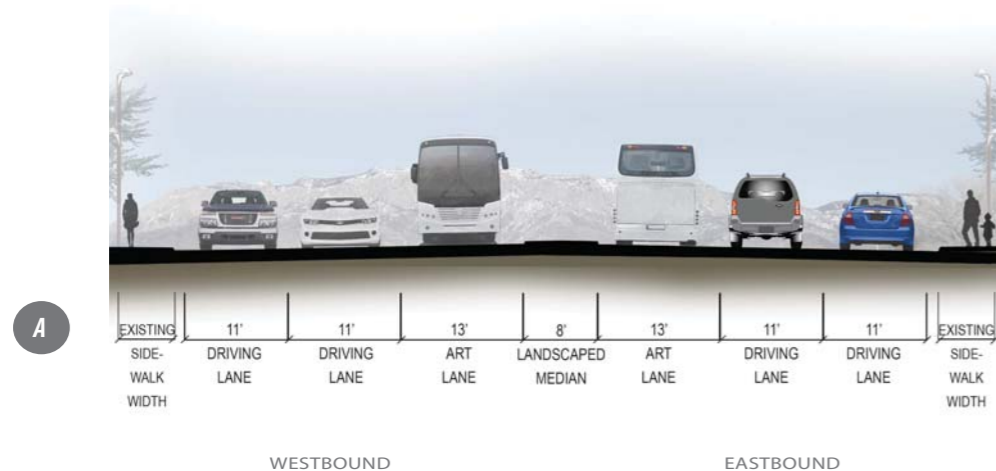

ZOOM IN FOR MORE DETAIL

PROPOSED ALIGNMENT AND CROSS SECTION:

VALENCIA DR - LOUISIANA BLVD

CROSS SECTION BETWEEN CALIFORNIA ST AND FLORIDA ST

LEGEND

- DEDICATED ART LANE(S)
- SHARED LANE
- ART STATION
- LANDSCAPING
- SIDEWALK IMPROVEMENTS
 - All sidewalks will be made Americans with Disabilities Act (ADA) compliant.
 - Widened sidewalks, where possible.
 - Widened crosswalks.
- A CROSS SECTION