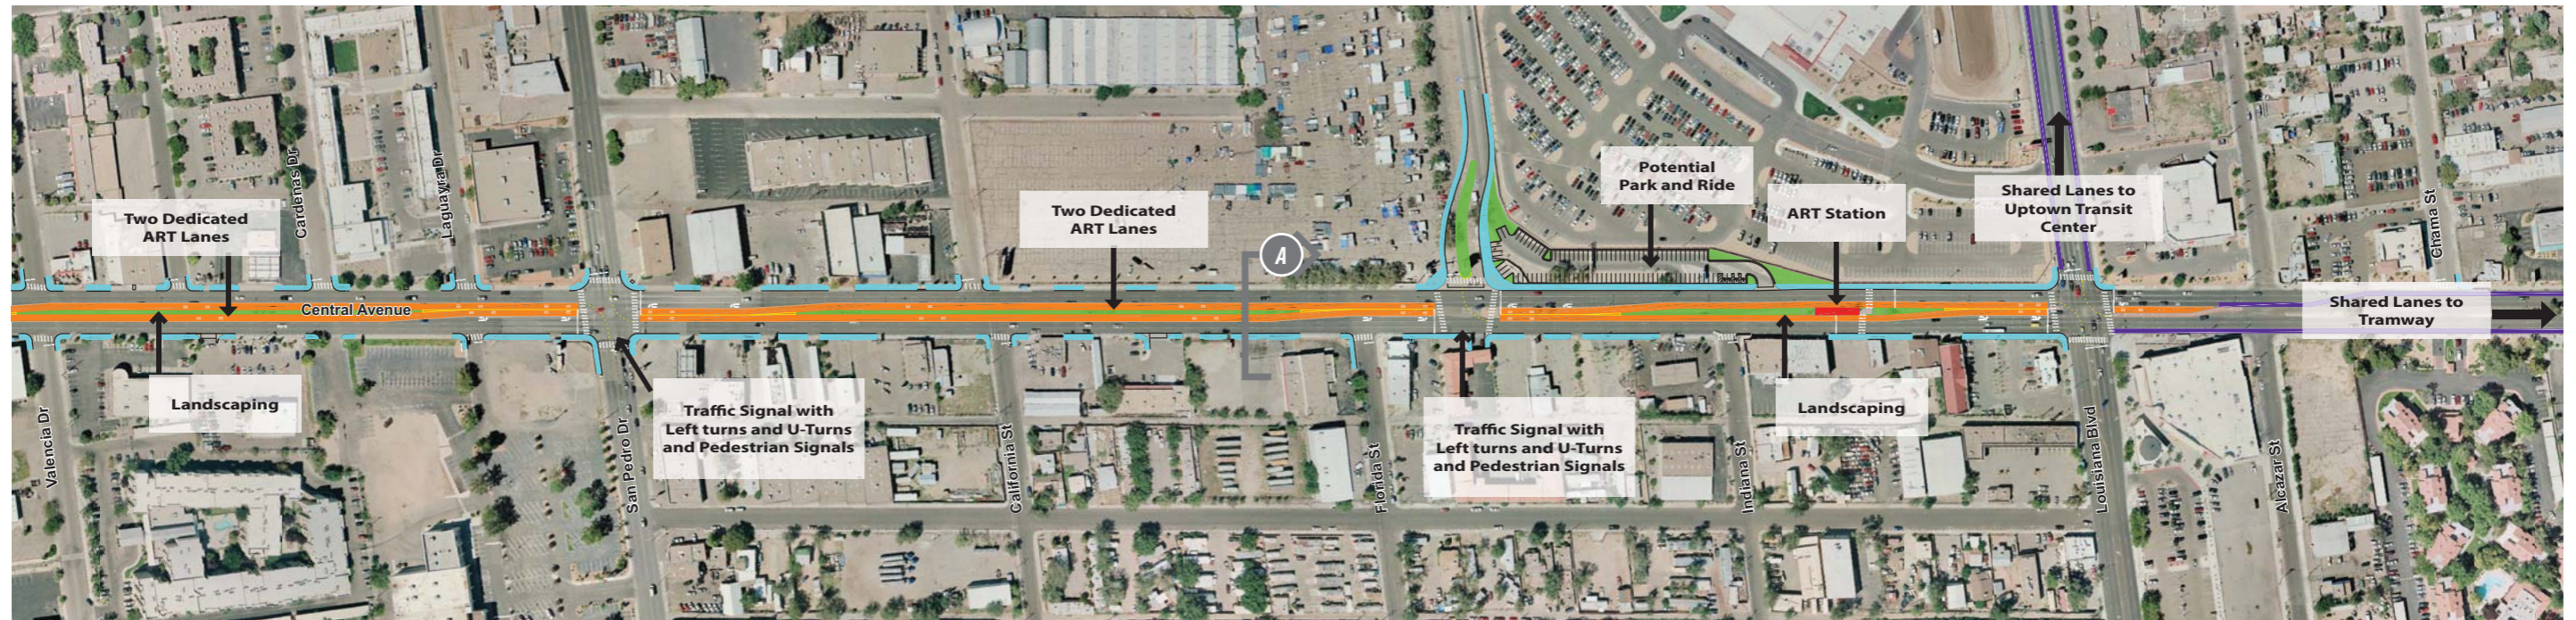

ZOOM IN FOR MORE DETAIL

PROPOSED ALIGNMENT AND CROSS SECTION:

VALENCIA DR - LOUISIANA BLVD

CROSS SECTION BETWEEN CALIFORNIA ST AND FLORIDA ST

LEGEND

- DEDICATED ART LANE(S)
- SHARED LANE
- ART STATION
- LANDSCAPING
- SIDEWALK IMPROVEMENTS
 - All sidewalks will be made Americans with Disabilities Act (ADA) compliant.
 - Widened sidewalks, where possible.
 - Widened crosswalks.
- A CROSS SECTION